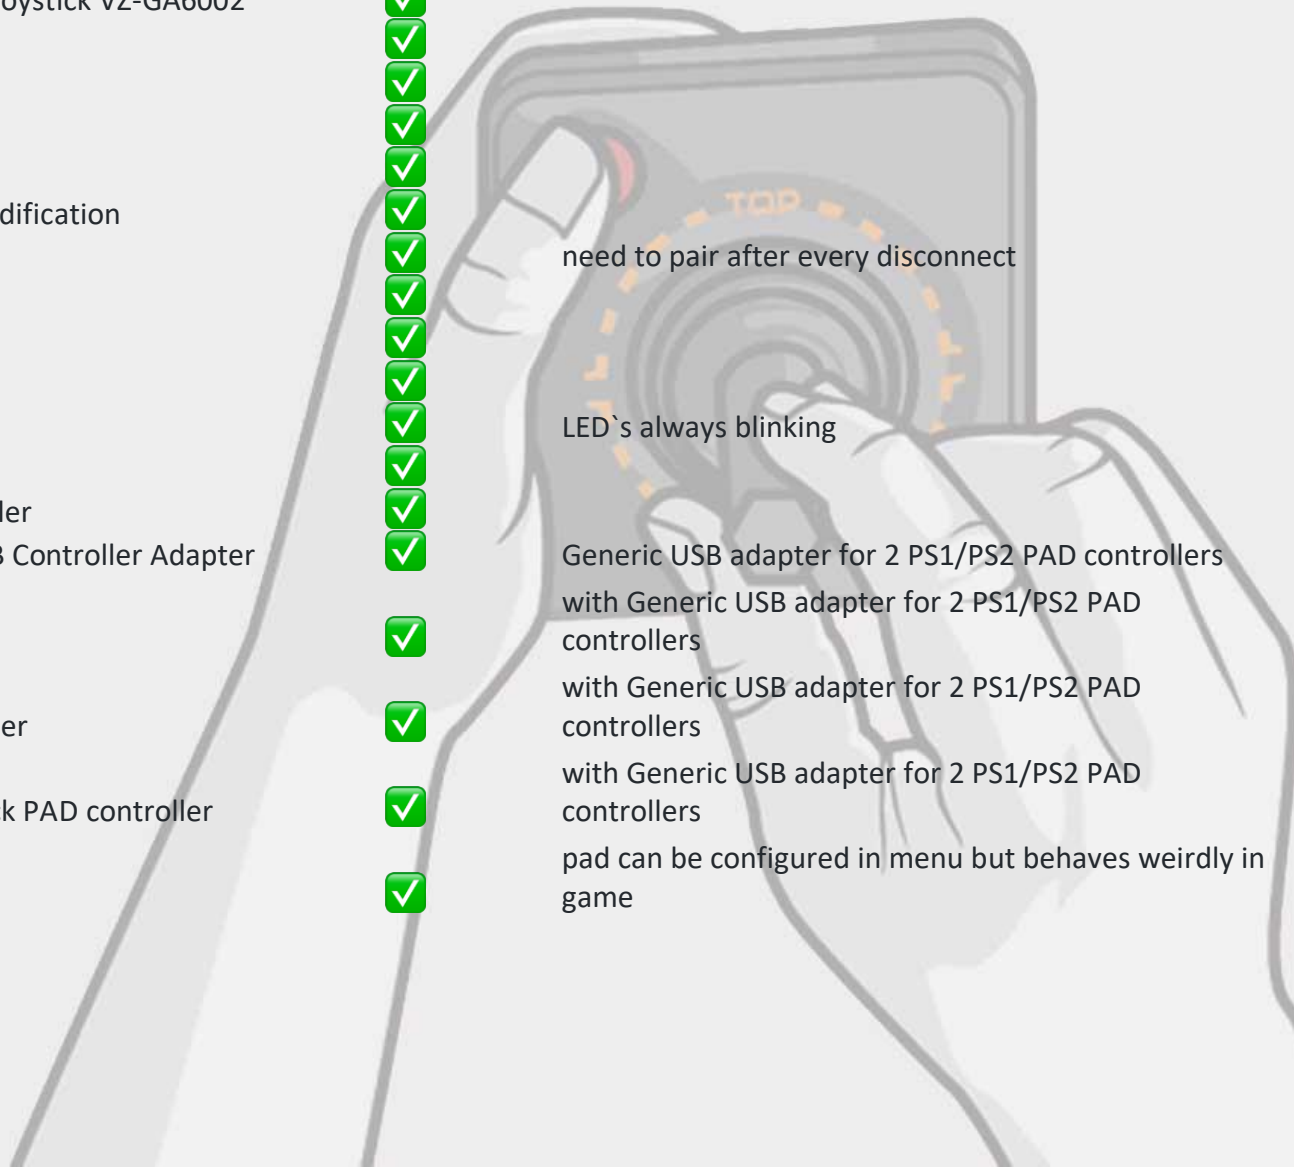

SteelSeries Free Mobile Wireless	✓	require a bluetooth dongle
SteelSeries Stratus	✗	Bluetooth can be "paired" but is not detected afterwards
Subsonic Bluetooth Controller PS3	✓	(gasia driver) see [[PS3 controllers
Thrustmaster T-Wireless	✓	
VZTEC USB Double Shock Controller Game Pad Joystick VZ-GA6002	✓	
Wii U Pro Controller (With bluetooth dongle)	✓	
XBox One (USB only)	✓	
XBox360 USB	✓	
XBox360 Wireless	✓	
Xbox controller from original Xbox with USB modification	✓	
Xiaomi Controller	✓	need to pair after every disconnect
Official Nintendo Wiimote	✓	
Official Nintendo Wiimote Classic Controller	✓	
Official Nintendo Wii U Pro Controller	✓	
Official Nintendo Switch Pro Controller	✓	LED`s always blinking
Zero Delay USB Encoder PC/PS3 controller	✓	
Zero Delay USB Encoder Remix PC/PS3 controller	✓	
Trenro Dual PlayStation/PlayStation 2 to PC USB Controller Adapter	✓	Generic USB adapter for 2 PS1/PS2 PAD controllers
Sony PlayStation official PAD controller	✓	with Generic USB adapter for 2 PS1/PS2 PAD controllers
Sony PlayStation official Dualshock PAD controller	✓	with Generic USB adapter for 2 PS1/PS2 PAD controllers
Sony PlayStation Brandery compatible Dualshock PAD controller	✓	with Generic USB adapter for 2 PS1/PS2 PAD controllers
Gamesir G3S	✓	pad can be configured in menu but behaves weirdly in game