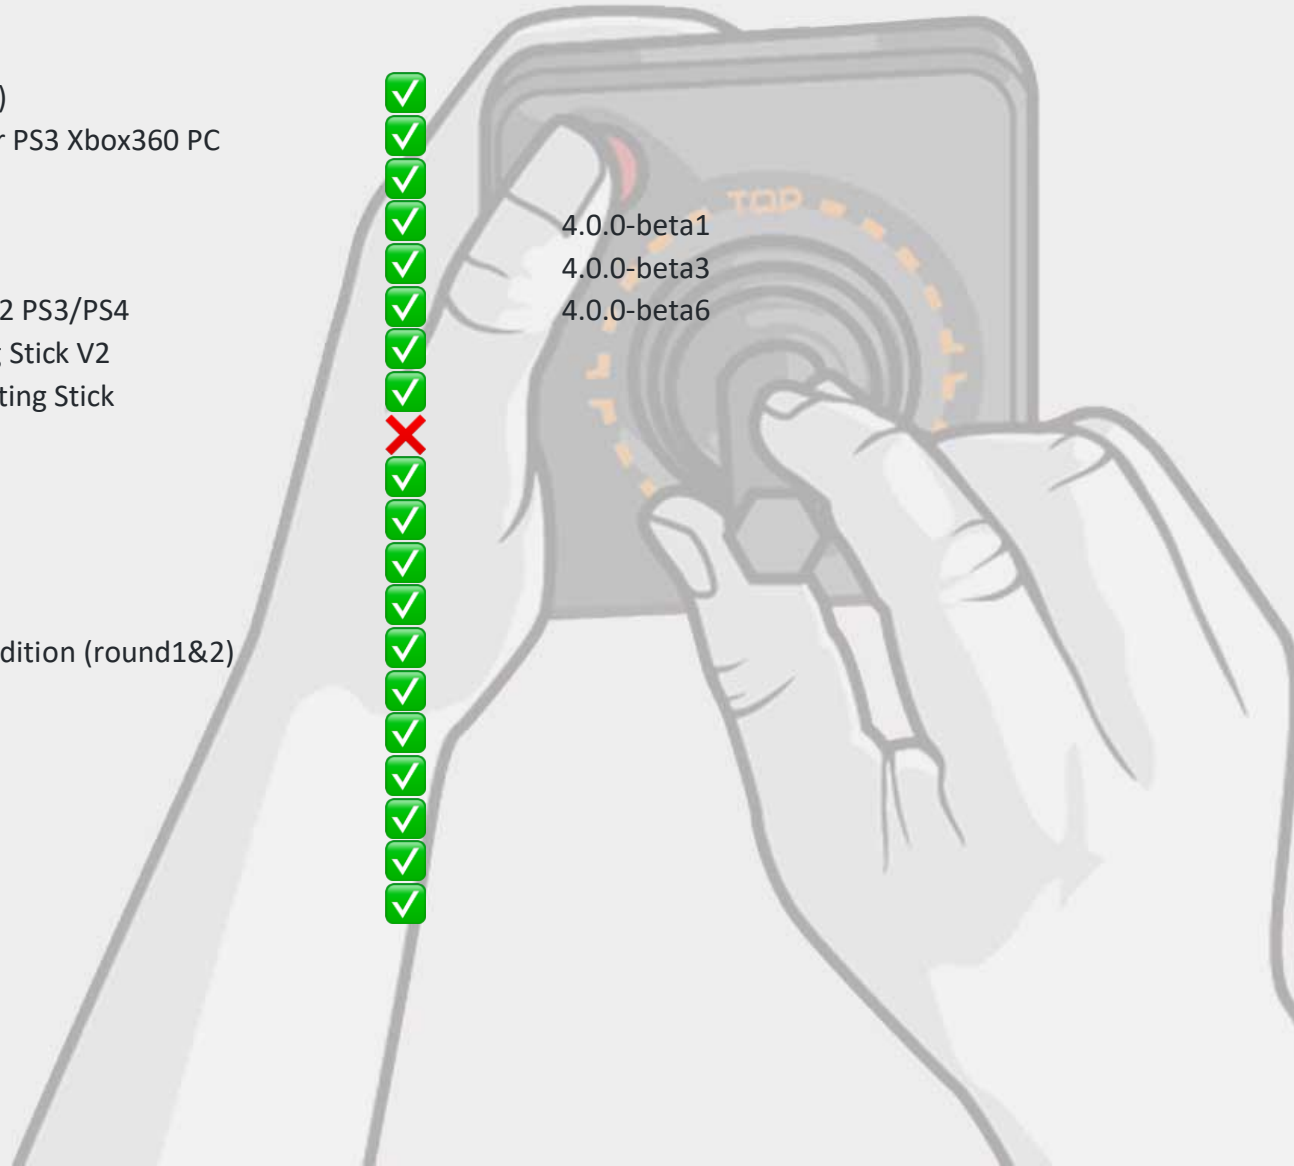

Hori Fighting Commander
iNNEXT IN-Y-D002-024
KONIX KX-CT-PC
Moga Pro

Arcade Stick

8BITDO FC30 / NES30 Arcade Joystick (USB only)
DATEL ARCADE PRO JOYSTICK inc RAPID FIRE for PS3 Xbox360 PC
LIONCAST arcade fighting stick for PS2, PS3, PC
MadCatz Fightstick TE-S for PS3
MadCatz Fightstick Alpha PS4
MadCatz Arcade Fightstick Tournament Edition 2 PS3/PS4
MAYFLASH XBOX 360 / PS3 / PC Arcade Fighting Stick V2
Mayflash PS2 PS3 PC USB Universal Arcade Fighting Stick
Mortal Kombat - Edition Ultimate PS3
PlayStation 3 HORI Real Arcade Pro. 3
PlayStation 4 HORI Real Arcade Pro. V
PXN - 0082
Venom - Arcade Stick PS4, PS3
XBOX 360 / PS3 / PC Arcade Stick Tournament Edition (round1&2)
XBOX 360/ PS3 /PC Arcade QanBa Q4 RAF
Xbox 360 / PC Street Fighter IV FightStick
Xbox 360 / PC HORI Fighting Stick EX2 USB
HORI Fighting Stick MINI 3 for PS3
HORI Fighting Stick MINI 4 for PS3,PS4
HORI Real Arcade Pro. 4 Kai for PS3,PS4

4.0.0-beta1
4.0.0-beta3
4.0.0-beta6